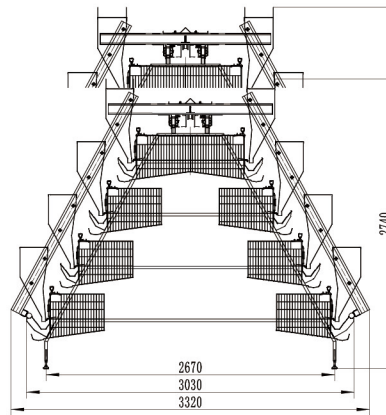

A380 4-storey stepped road feed laying cage
Free drop only available