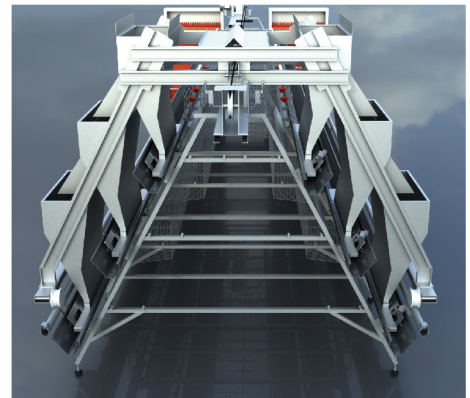

Simple/Reliable/Green/Efficient

大牧人
Big Herdsman

TYPE A LAYER CAGE

The A-type layer cage series is specifically designed for high-temperature regions, offering cost-effective solutions for chicken farming. The system is simple and reliable, leveraging natural ventilation to optimize environmental conditions and maximize farming efficiency. It can be designed with 3-4 tiers and configured with manure removal and feeding equipment based on customer needs, enabling rapid installation and production.

WEBSITE

 bigherdsman@bigherdsman.com

EGG PRODUCTION

TYPE A LAYER CAGE

- PVC thickened trough, more durable;
- Aluminized zinc wire welding mesh, better corrosion resistance;
- The whole welding galvanized frame, higher strength, better corrosion resistance;
- Auto drinking system, clean, more convenient epidemic

Automatic Layer Cage Equipment

- Automatic egg collection system, low egg breaking rate, high efficiency;
- Hopper trolley feeding, more uniform, better breeding effect;
- Second platform installation, more suitable for open house;
- Optional manure scraper, better breeding effect for closed house.

Automatic Layer Cage Equipment With Auto Manure Cleaning System

Compared with last mentioned, you can choose manure belt cleaning or manure scraper function.

- Save second platform, only level ground can be used;
- Manure belt cleaning, mature technology, easy to use, can convey manure to the cart directly;
- Manure scraper can convey manure to outside and centralized treatment