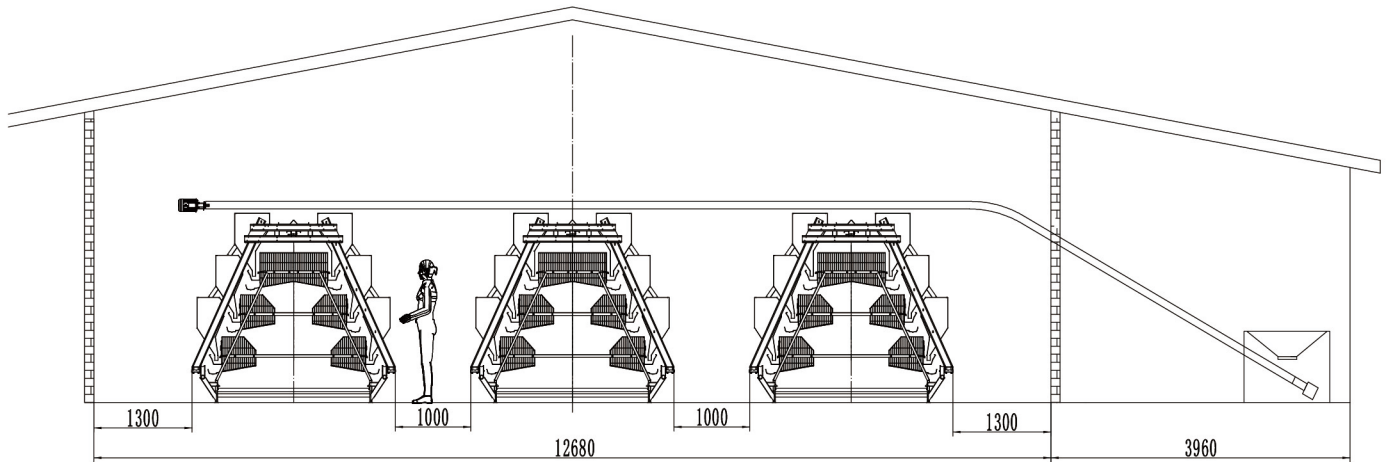

A500 3-level step road feed laying cage
Free drop manure, optional cleaning belt

A380 4-storey stepped road feed laying cage
Free drop only available

A500 4 level step road feed laying cage
Free fall manure removal belt is available

Model	A380 standard/reduced version		A500 Standard/narrow model	
Standard height/tier	500/550		500/600	
Unit Depth	380		500	
Unit Width	390		430	
Unit Front height	415		415	
Bottom mesh aqcm	1482		2150	
Number of birds/unit	3		5	
Space/birds	494		430	
Unit Raising QTY	120	4-tier	160	4-tier
	90	3-tier	120	3-tier
Cage width	2800/2480	4-tier	3030/2495	4-tier
	2265	3-tier	2510	3-tier
System Width	3150/2730	4-tier	3320/2785	4-tier
	2500	3-tier	2750	3-tier