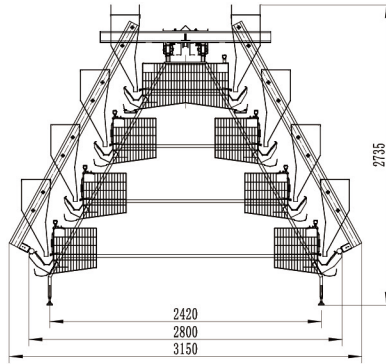

TYPE A LAYER CAGE

Product Parameters

A380 3-storey stepped road-feed laying cage
Free drop manure, optional cleaning belt

A380 4-storey stepped road feed laying cage
Free drop only available

A380 4-storey stepped road feed laying cage
Free drop manure, optional cleaning belt