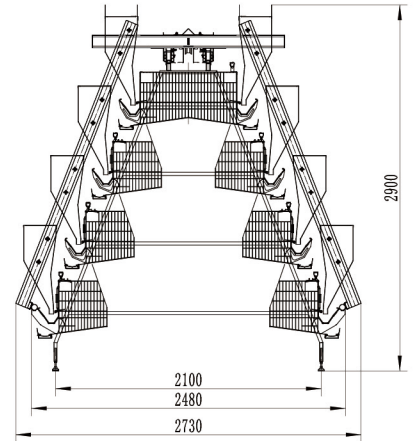

TYPE A LAYER CAGE

Product Parameters

A380 3-storey stepped road-feed laying cage
Free drop manure, optional cleaning belt

A380 4-storey stepped road feed laying cage
Free drop only available

A380 4-storey stepped road feed laying cage
Free drop manure, optional cleaning belt

Model	A380 standard/reduced version		A500 Standard/narrow model	
Standard height/tier	500/550		500/600	
Unit Depth	380		500	
Unit Width	390		430	
Unit Front height	415		415	
Bottom mesh aqcm	1482		2150	
Number of birds/unit	3		5	
Space/birds	494		430	
Unit Raising QTY	120	4-tier	160	4-tier
	90	3-tier	120	3-tier
Cage width	2800/2480	4-tier	3030/2495	4-tier
	2265	3-tier	2510	3-tier
System Width	3150/2730	4-tier	3320/2785	4-tier
	2500	3-tier	2750	3-tier