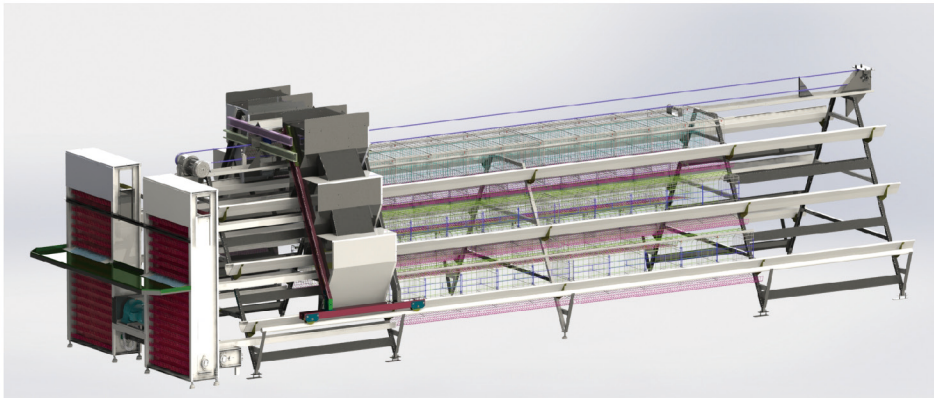

Simple/Reliable/Green/Efficient

大牧人
Big Herdsman

TYPE A LAYER CAGE

The A-type layer cage series is specifically designed for high-temperature regions, offering cost-effective solutions for chicken farming. The system is simple and reliable, leveraging natural ventilation to optimize environmental conditions and maximize farming efficiency. It can be designed with 3-4 tiers and configured with manure removal and feeding equipment based on customer needs, enabling rapid installation and production.

WEBSITE

 bigherdsman@bigherdsman.com

EGG PRODUCTION

TYPE A LAYER CAGE

- PVC thickened trough, more durable;
- Aluminized zinc wire welding mesh, better corrosion resistance;
- The whole welding galvanized frame, higher strength, better corrosion resistance;
- Auto drinking system, clean, more convenient epidemic

Automatic Layer Cage Equipment

- Automatic egg collection system, low egg breaking rate, high efficiency;
- Hopper trolley feeding, more uniform, better breeding effect;
- Second platform installation, more suitable for open house;
- Optional manure scraper, better breeding effect for closed house.

Automatic Layer Cage Equipment With Auto Manure Cleaning System

Compared with last mentioned, you can choose manure belt cleaning or manure scraper function.

- Save second platform, only level ground can be used;
- Manure belt cleaning, mature technology, easy to use, can convey manure to the cart directly;
- Manure scraper can convey manure to outside and centralized treatment