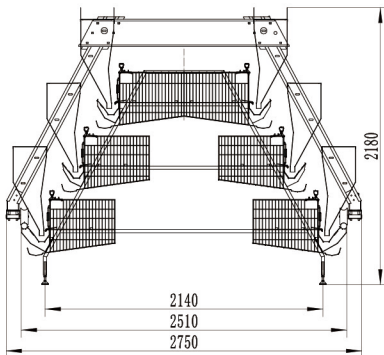

TYPE A LAYER CAGE

Product Parameters

A380 3-storey stepped road-feed laying cage
Free drop manure, optional cleaning belt

A380 4-storey stepped road feed laying cage
Free drop only available

A380 4-storey stepped road feed laying cage
Free drop manure, optional cleaning belt

Model	A380 standard/reduced version		A500 Standard/narrow model	
Standard height/tier	500/550		500/600	
Unit Depth	380		500	
Unit Width	390		430	
Unit Front height	415		415	
Bottom mesh aqcm	1482		2150	
Number of birds/unit	3		5	
Space/birds	494		430	
Unit Raising QTY	120	4-tier	160	4-tier
	90	3-tier	120	3-tier
Cage width	2800/2480	4-tier	3030/2495	4-tier
	2265	3-tier	2510	3-tier
System Width	3150/2730	4-tier	3320/2785	4-tier
	2500	3-tier	2750	3-tier