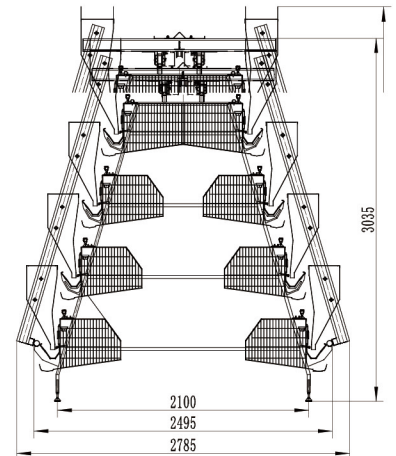

A500 4 level step road feed laying cage
Free fall manure removal belt is available

Model	A380 standard/reduced version		A500 Standard/narrow model	
Standard height/tier	500/550		500/600	
Unit Depth	380		500	
Unit Width	390		430	
Unit Front height	415		415	
Bottom mesh aqcm	1482		2150	
Number of birds/unit	3		5	
Space/birds	494		430	
Unit Raising QTY	120	4-tier	160	4-tier
	90	3-tier	120	3-tier
Cage width	2800/2480	4-tier	3030/2495	4-tier
	2265	3-tier	2510	3-tier
System Width	3150/2730	4-tier	3320/2785	4-tier
	2500	3-tier	2750	3-tier