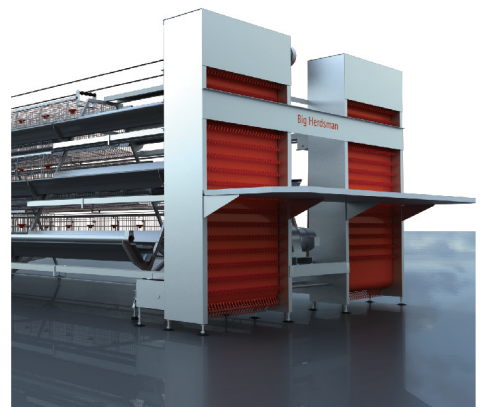

Simple/Reliable/Green/Efficient

大牧人
Big Herdsman

TYPE A LAYER CAGE

The A-type layer cage series is specifically designed for high-temperature regions, offering cost-effective solutions for chicken farming. The system is simple and reliable, leveraging natural ventilation to optimize environmental conditions and maximize farming efficiency. It can be designed with 3-4 tiers and configured with manure removal and feeding equipment based on customer needs, enabling rapid installation and production.

WEBSITE

 bigherdsman@bigherdsman.com

EGG PRODUCTION

TYPE A LAYER CAGE

- PVC thickened trough, more durable;
- Aluminized zinc wire welding mesh, better corrosion resistance;
- The whole welding galvanized frame, higher strength, better corrosion resistance;
- Auto drinking system, clean, more convenient epidemic

Automatic Layer Cage Equipment

- Automatic egg collection system, low egg breaking rate, high efficiency;
- Hopper trolley feeding, more uniform, better breeding effect;
- Second platform installation, more suitable for open house;
- Optional manure scraper, better breeding effect for closed house.

Automatic Layer Cage Equipment With Auto Manure Cleaning System

Compared with last mentioned, you can choose manure belt cleaning or manure scraper function.

- Save second platform, only level ground can be used;
- Manure belt cleaning, mature technology, easy to use, can convey manure to the cart directly;
- Manure scraper can convey manure to outside and centralized treatment