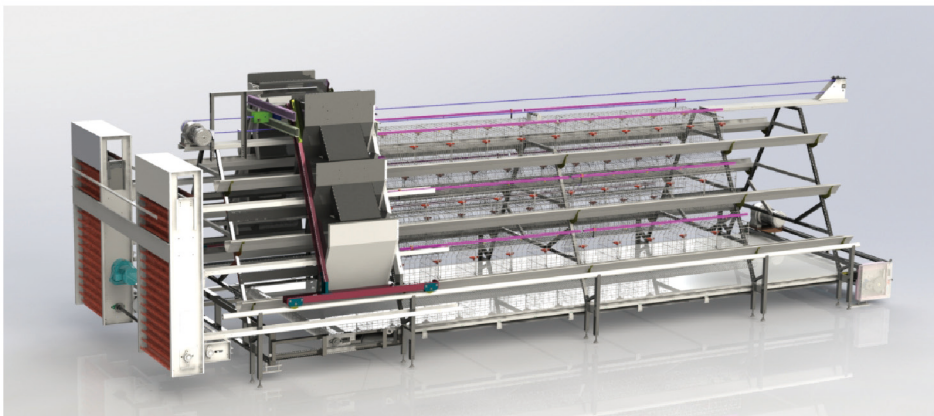

Simple/Reliable/Green/Efficient

大牧人
Big Herdsman

TYPE A LAYER CAGE

The A-type layer cage series is specifically designed for high-temperature regions, offering cost-effective solutions for chicken farming. The system is simple and reliable, leveraging natural ventilation to optimize environmental conditions and maximize farming efficiency. It can be designed with 3-4 tiers and configured with manure removal and feeding equipment based on customer needs, enabling rapid installation and production.

WEBSITE

 bigherdsman@bigherdsman.com

EGG PRODUCTION

TYPE A LAYER CAGE

- PVC thickened trough, more durable;
- Aluminized zinc wire welding mesh, better corrosion resistance;
- The whole welding galvanized frame, higher strength, better corrosion resistance;
- Auto drinking system, clean, more convenient epidemic

Automatic Layer Cage Equipment

- Automatic egg collection system, low egg breaking rate, high efficiency;
- Hopper trolley feeding, more uniform, better breeding effect;
- Second platform installation, more suitable for open house;
- Optional manure scraper, better breeding effect for closed house.

Automatic Layer Cage Equipment With Auto Manure Cleaning System

Compared with last mentioned, you can choose manure belt cleaning or manure scraper function.

- Save second platform, only level ground can be used;
- Manure belt cleaning, mature technology, easy to use, can convey manure to the cart directly;
- Manure scraper can convey manure to outside and centralized treatment