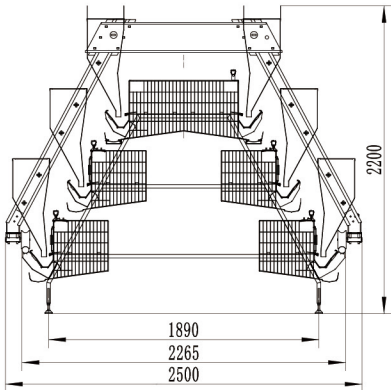

TYPE A LAYER CAGE

Product Parameters

A380 3-storey stepped road-feed laying cage
Free drop manure, optional cleaning belt